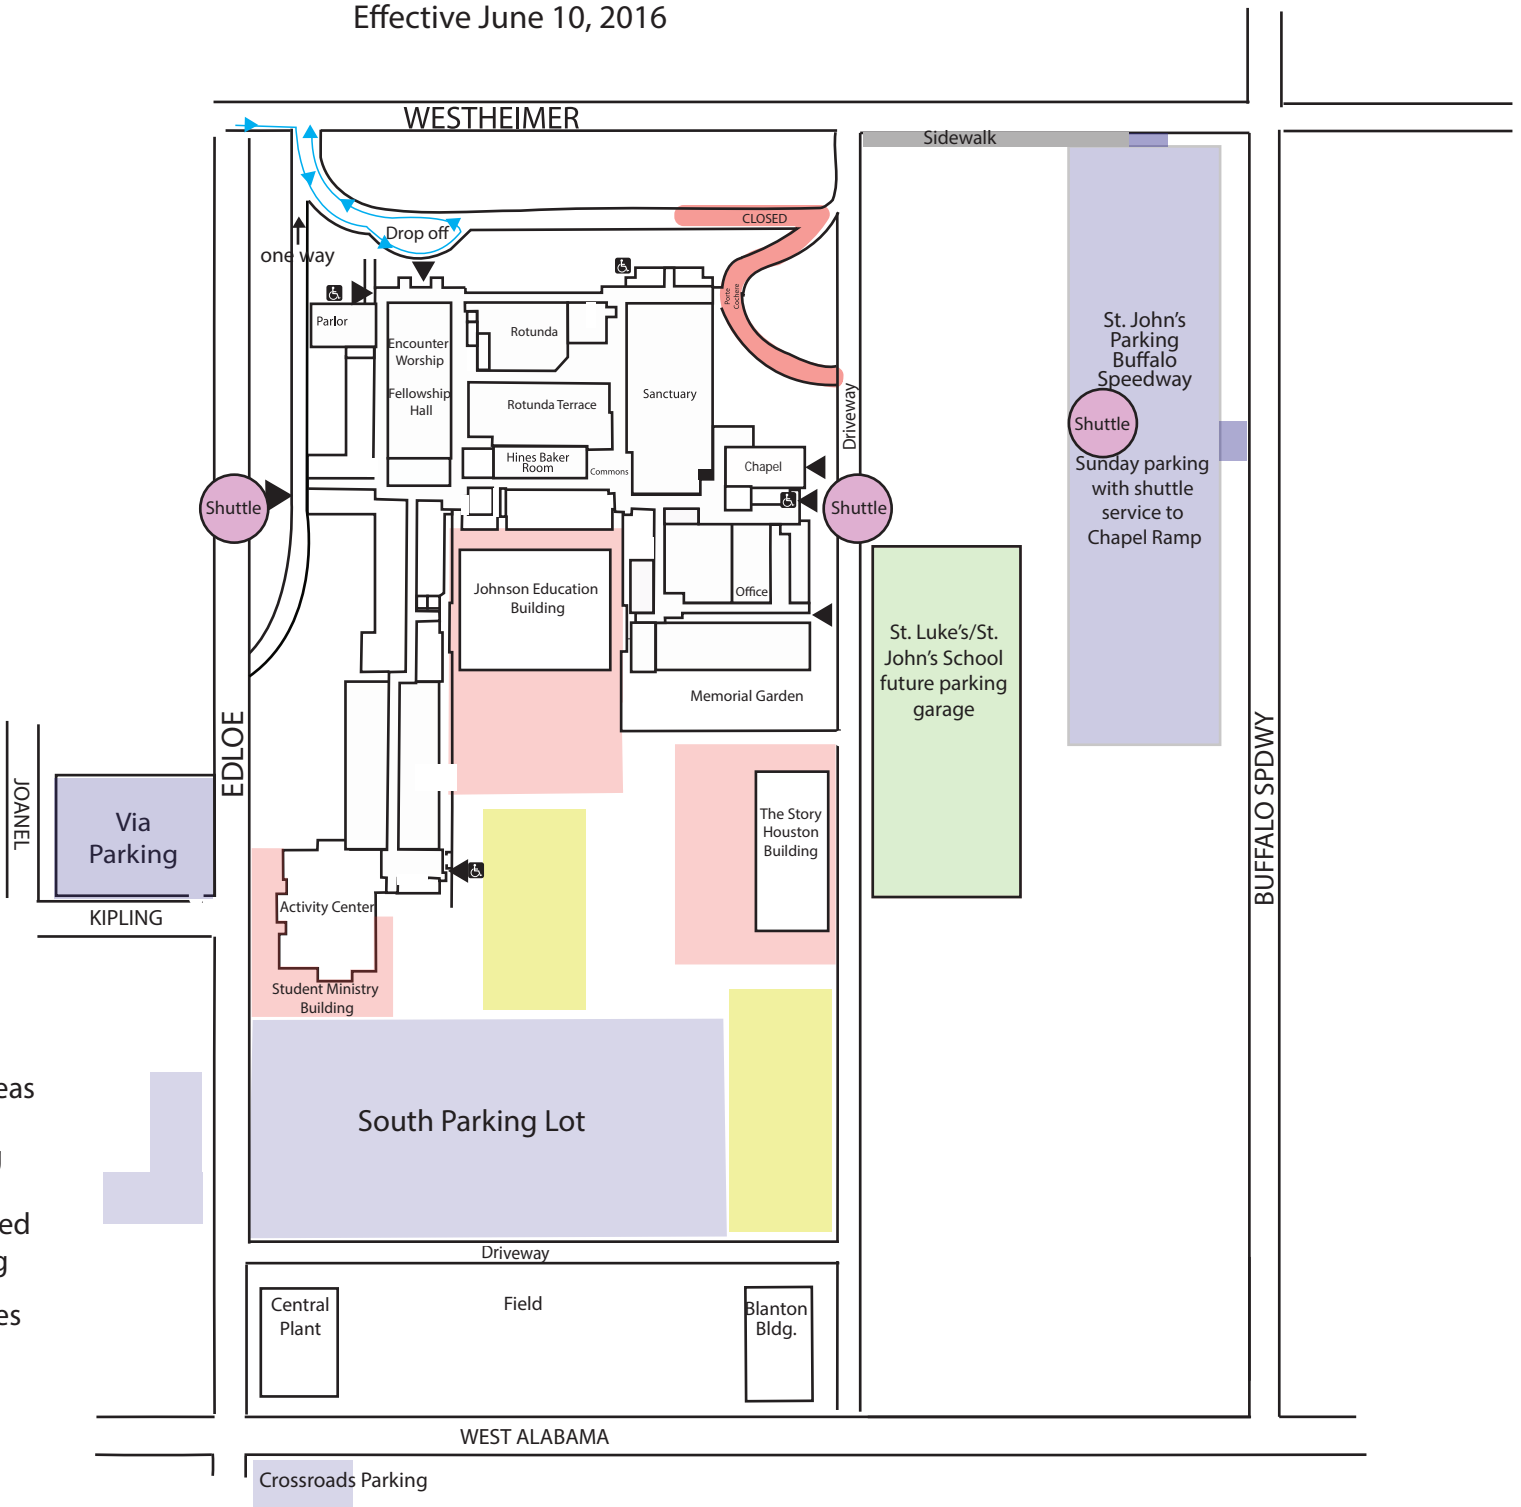

St. Luke's United Methodist Church - Sunday Parking Westheimer Campus Parking  
Effective June 10, 2016

Parking is available on the 3rd and 4th floors of the Briar Club Garage with continuous bus service. Children must be 5 yr. or older to ride the bus.

- Construction areas
- General parking
- Senior and limited mobility parking
- ▲ Building entrances