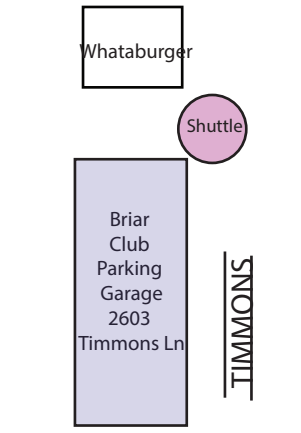

St. Luke's United Methodist Church - Sunday Parking Westheimer Campus Parking  
Effective June 10, 2016

Parking is available on the 3rd and 4th floors of the Briar Club Garage with continuous bus service. Children must be 5 yr. or older to ride the bus.